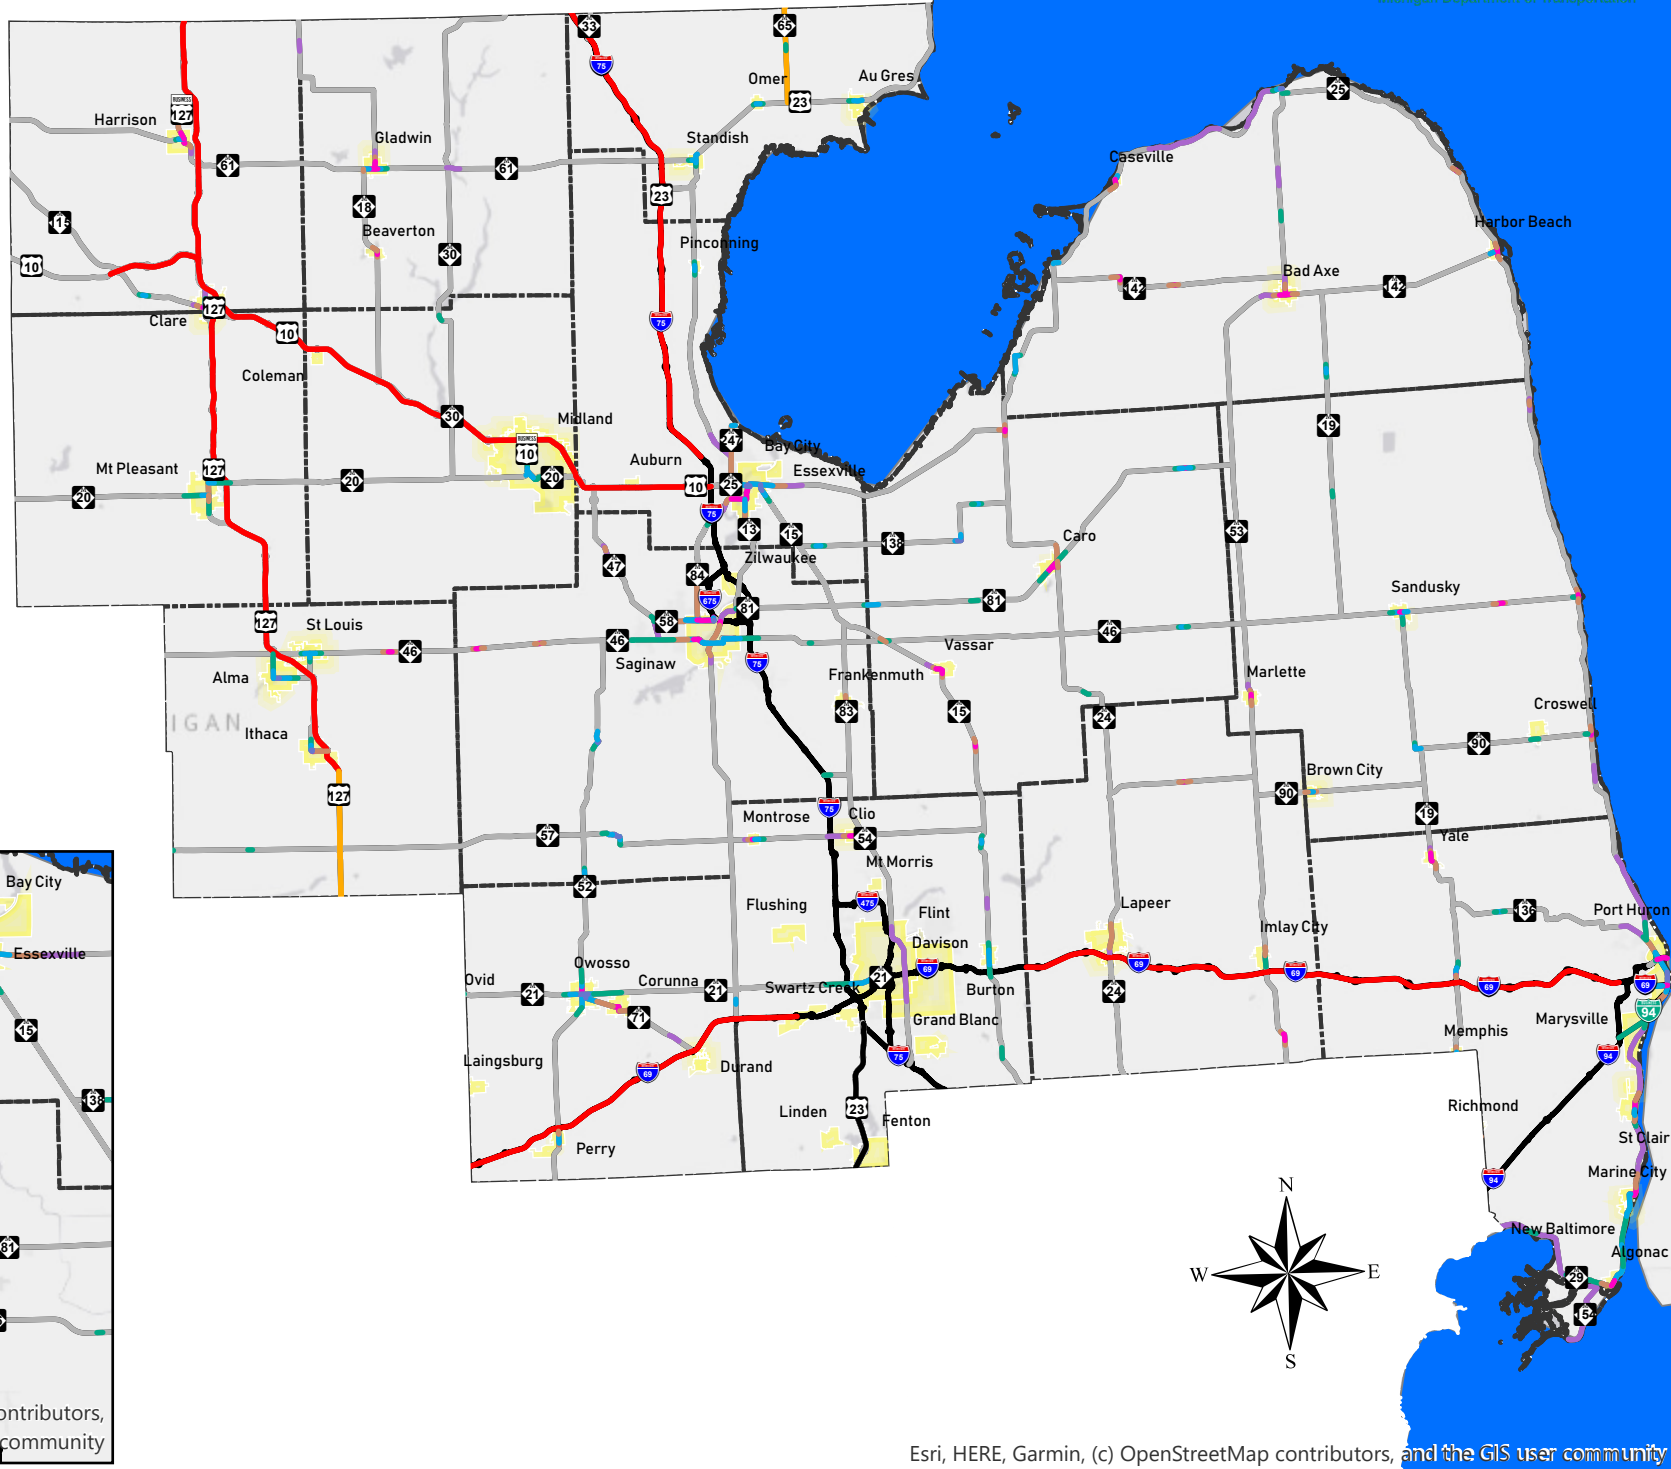

# 2020 Bay Region Speed TCO Data

- SpeedLimit
- 75
  - 70
  - 65
  - 60
  - 55
  - 50
  - 45
  - 40
  - 35
  - 30
  - 25

MDOT T & S BMS - April 2020

Esri, HERE, Garmin, (c) OpenStreetMap contributors, and the GIS user community

Esri, HERE, Garmin, (c) OpenStreetMap contributors, and the GIS user community