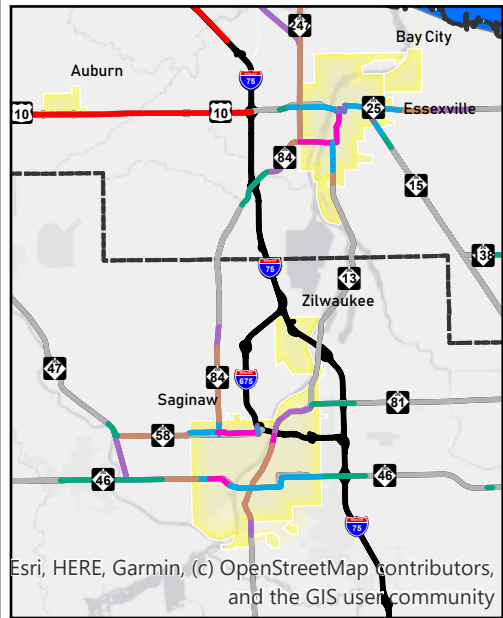

# 2020 Bay Region Speed TCO Data

- SpeedLimit
- 75
  - 70
  - 65
  - 60
  - 55
  - 50
  - 45
  - 40
  - 35
  - 30
  - 25

MDOT T & S BMS - April 2020

Esri, HERE, Garmin, (c) OpenStreetMap contributors, and the GIS user community